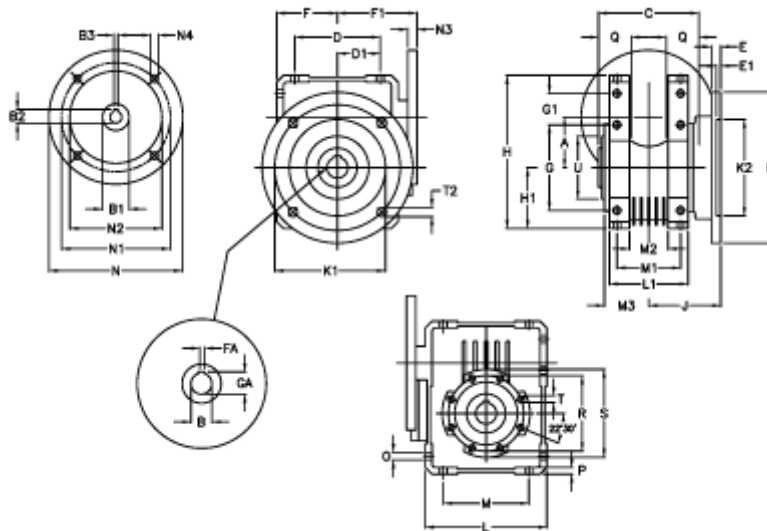

Article number: 392208608053016

Description: Worm Gear with Torque Limiter  
W86 L1-UFC-80-P80 B5

## Measures

A = 86.90	E = 15	H = 245.5	M = 144	N4 = 11,5	U = 110
B = 35	E1 = 6	H1 = 100.0	M1 = 101	O = 11.5	
B1 E7 = 19	F = 100	J = 110.5	M2 = 57	P = 11	
B2 = 21.8	F1 = 128	K = 210	M3 = 64.5	Q = 45	
B3 H9 = 6	FA = 10	K1 = 176	N = 200	R = 130	
C = 140	G = 144	K2 = 152	N1 = 165	S = 150	
D = 144.0	G1 = 45.5	L = 200	N2 = 130	T = M10x18	
D1 = 72.0	GA = 38.3	L1 = 125	N3 = 12.0	T2 = 12.5	